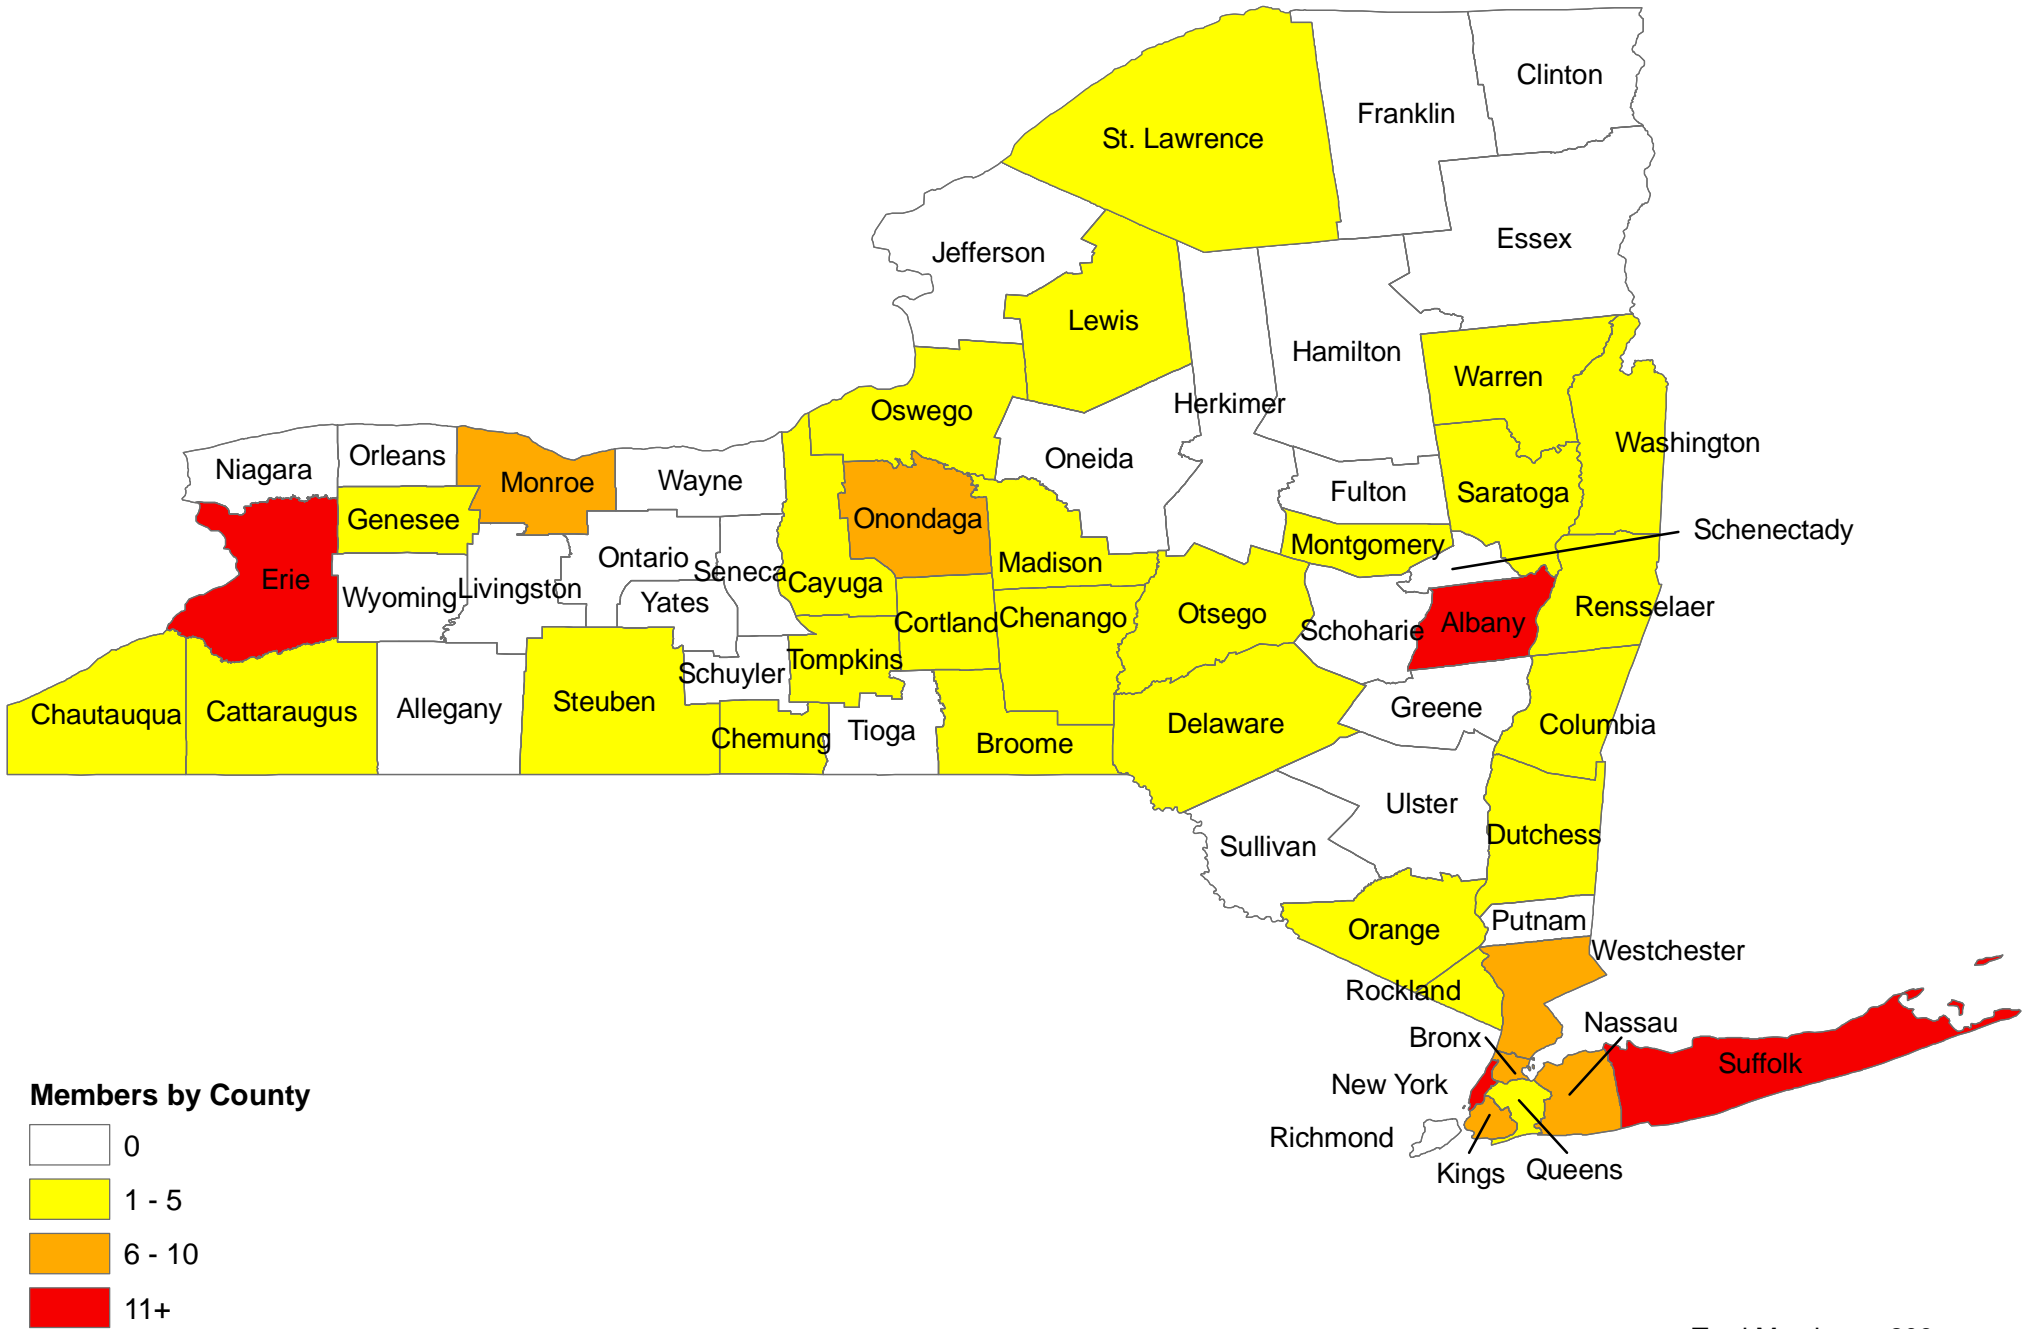

NYSCC Membership Distribution June 2008

Total Members= 209